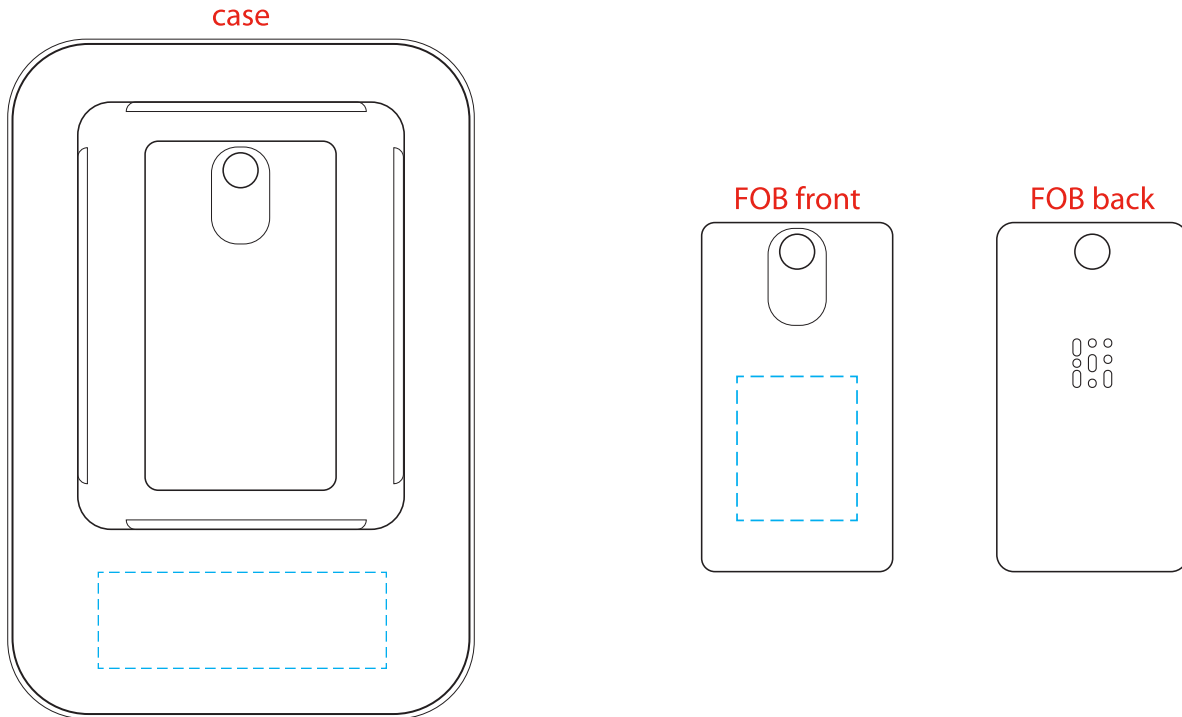

**Overall Dimensions:**

1 3/4" x 1" x 1/4"

**FOB Imprint Area:**

5/8" x 3/4"

**Case Imprint Area:**

1 1/2" x 1/2"

## Deluxe Track-It Key Finder 1462

6700000

00.00.00

Final Fiery

Item Color:

Imprint Color:

- all type should be outlined or converted to curves -
- regular type smaller than 5 points or reversed, serif, and italic types smaller than 7 points may fill in -
- all lines must be thicker than 0.5 points to print, and all gaps must be wider than 0.75 points or they may fill in -
- registered/trade marks may fill in unless they are enlarged to print clearly -
- this proof shows approximate product/imprint color appearance only due to variance in computer monitors and printing materials -
- dashed cyan line shows imprint area only and will not print -