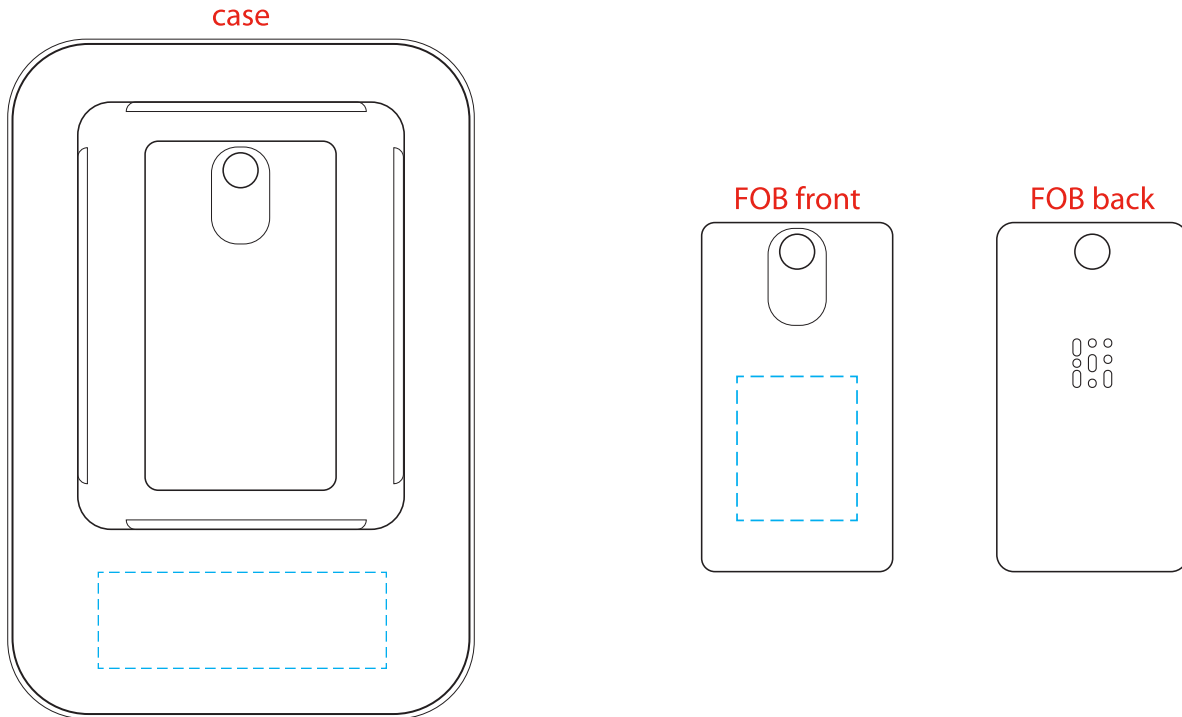

Overall Dimensions:

1 3/4" x 1" x 1/4"

FOB Imprint Area:

5/8" x 3/4"

Case Imprint Area:

1 1/2" x 1/2"

Deluxe Track-It Key Finder 1462

6700000

00.00.00

Final Fiery

Item Color:

Imprint Color:

- all type should be outlined or converted to curves -
- regular type smaller than 5 points or reversed, serif, and italic types smaller than 7 points may fill in -
- all lines must be thicker than 0.5 points to print, and all gaps must be wider than 0.75 points or they may fill in -
- registered/trade marks may fill in unless they are enlarged to print clearly -
- this proof shows approximate product/imprint color appearance only due to variance in computer monitors and printing materials -
- dashed cyan line shows imprint area only and will not print -