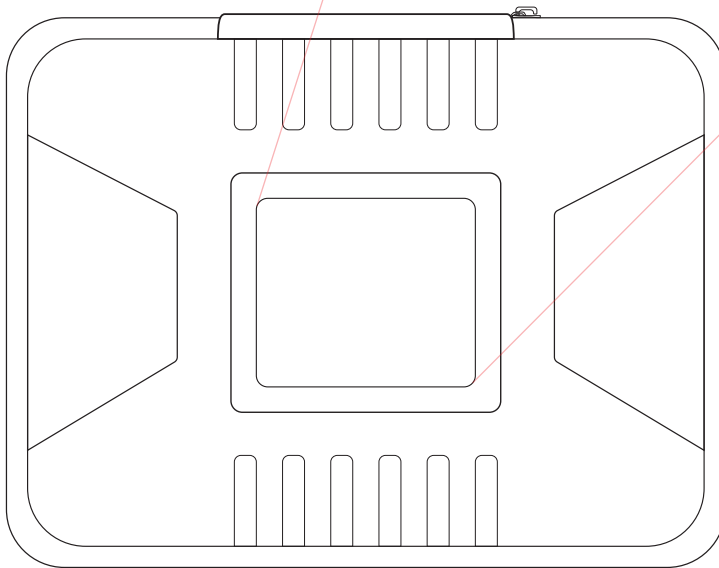

Imprint Area:  
1.9" x 1.6"

Mini Quadcopter Dorne 4.1  
425055

6700000  
00.00.00  
Final Fiery

\*actual size

\*case not shown actual size

Imprint Color:

- all type should be outlined or converted to curves -
- regular type smaller than 5 points or reversed, serif, and italic types smaller than 7 points may fill in -
- all lines must be thicker than 0.5 points to print, and all gaps must be wider than 0.75 points or they may fill in -
- registered/trade marks may fill in unless they are enlarged to print clearly -
- this proof shows approximate product/imprint color appearance only due to variance in computer monitors and printing materials -
- dashed cyan line shows imprint area only and will not print -