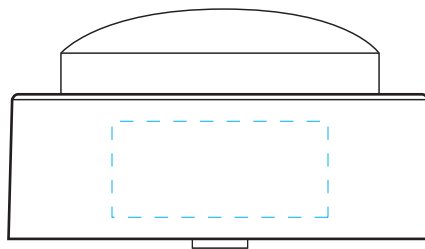

Imprint Area:
top: 1 1/4" Ø
base: 1 1/8" x 1/2"

Micro Sound Button
5770

6600000
00.00.00
Final Fiery

Button Color:

Top Imprint Color:

Base Imprint Color:

*Blue Line does not print -
to show imprint area only