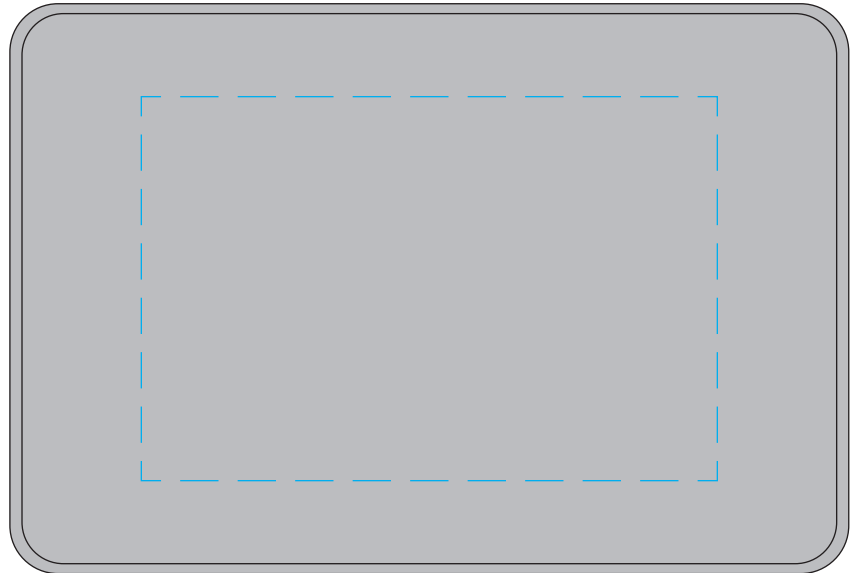

**Overall Dimensions:**

7/32" x 1 1/4" Ø

**Tin Imprint Area:**

3" x 2"

**Clip Imprint Area:**

1 1/8" x 3/8"

## 2 in 1 Lens Set with Selfie Ring Light 631855

6700000

00.00.00

Final Fiery

tin

Clip Imprint Color:

Tin Imprint Color:

- all type should be outlined or converted to curves -

- regular type smaller than 5 points or reversed, serif, and italic types smaller than 7 points may fill in -

- all lines must be thicker than 0.5 points to print, and all gaps must be wider than 0.75 points or they may fill in -

- dashed cyan line shows imprint area only and will not print -