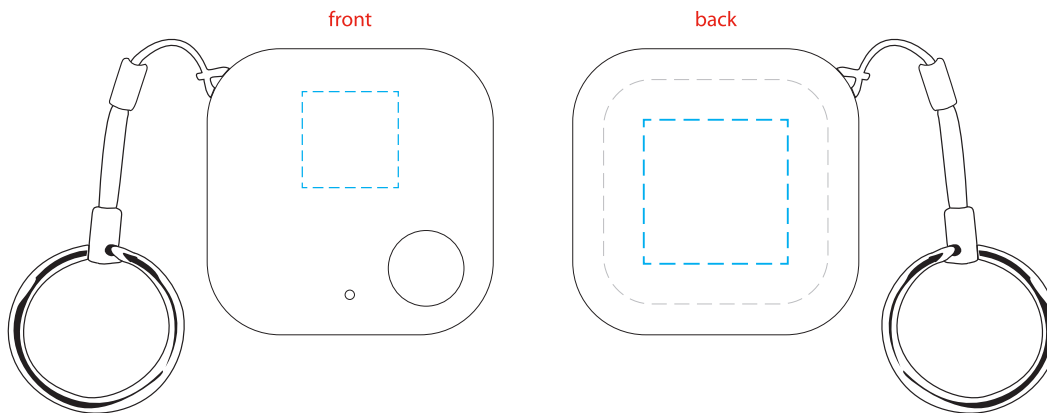

Overall Dimensions:

1-1/2" x 1-1/2" x 1/4"

Front Imprint Area:

1/2" x 1/2"

Back Imprint Area:

3/4" x 3/4"

Econo Track-It Locator Keychain 1461N2

6700000

00.00.00

Final Fiery

Track-It Color:

Imprint Color:

- all type should be outlined or converted to curves -
- regular type smaller than 5 points or reversed, serif, and italic types smaller than 7 points may fill in -
- all lines must be thicker than 0.5 points to print, and all gaps must be wider than 0.75 points or they may fill in -
- registered/trade marks may fill in unless they are enlarged to print clearly -
- this proof shows approximate product/imprint color appearance only due to variance in computer monitors and printing materials -
- dashed cyan line shows imprint area only and will not print -