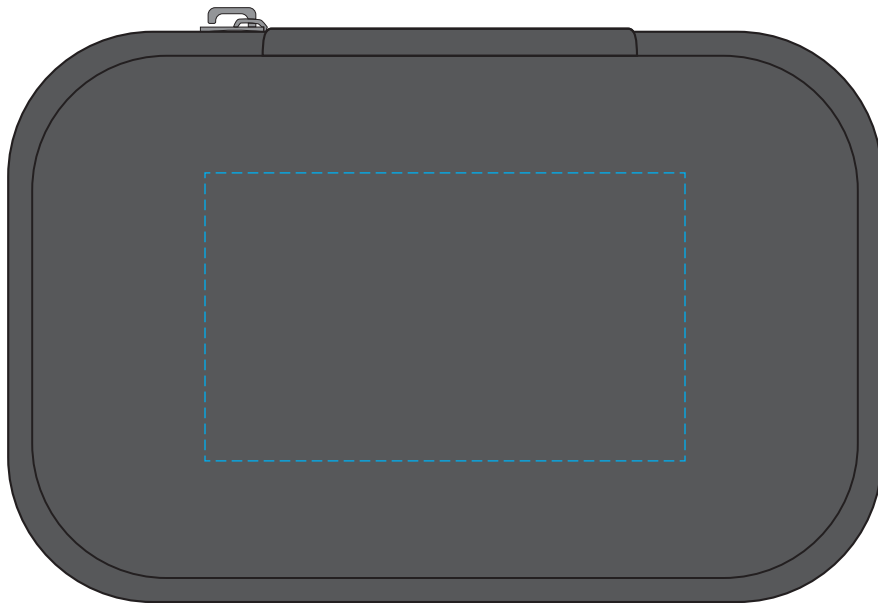

PLEASE PROOF ALL ARTWORK CAREFULLY!

Cleggpromo is not responsible or liable for any art errors once layout and design have been approved by your company. The enclosed artwork supersedes any prior artwork or layout from a virtual design or emailed proof.

Overall Dimensions:

4½" x 3¼" x 1"

Imprint Area:

2½" x 1½"

4.5 inch

Zipper Travel Case

422355

6700000

00.00.00

Final Fiery

Imprint Color:

ARTWORK DISCLAIMER: CleggPromo makes every effort to ensure customer satisfaction with our product decoration. When concerns arise, recommendations will be made for best results based on our expertise and experience with every product and decoration method. If, after our recommendations have been communicated, your customer decides to forgo those recommendations and approve the proof as is, CleggPromo will not be held responsible in any way. As a result, no credits or returns will be accepted on your order.

Please ensure that all art meets these guidelines: *All type should be outlined or converted to curves

*Normal type smaller than 5 points or reversed, serif, and italic types smaller than 7 points may fill in

*All lines must be thicker than 0.5 points, and all gaps must be wider than 0.75 points to print clearly

*Registration/trade marks may fill in unless they are enlarged to print clearly

- This proof shows approximate product/imprint color appearance due to variance in computer monitors and printing materials -
- Dashed Magenta and Cyan lines show cut and images areas and will not print -