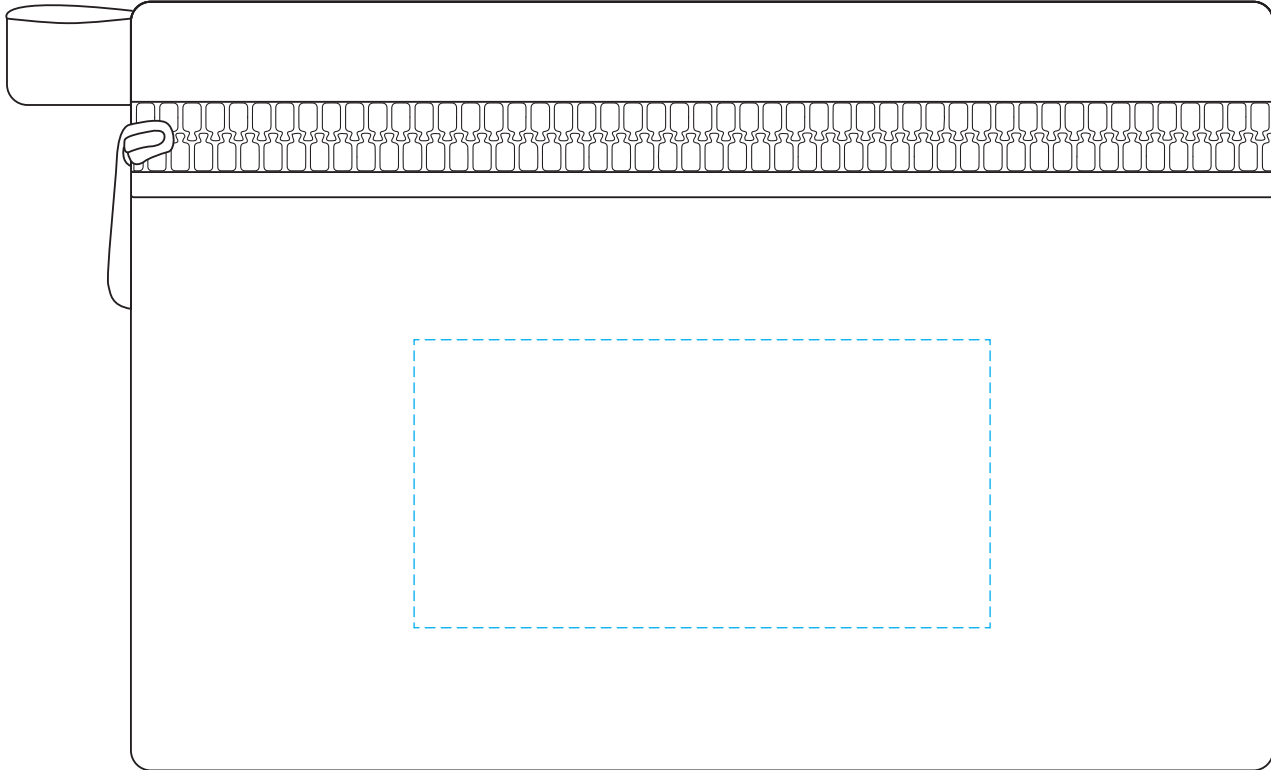

Overall Dimensions:

6" x 4" Ø

Imprint Area:

3" x 1½"

Deluxe Zipper Pouch 6x4 426055

6700000

00.00.00

Final Fiery

Imprint Color:

- all type should be outlined or converted to curves -
- regular type smaller than 5 points or reversed, serif, and italic types smaller than 7 points may fill in -
- all lines must be thicker than 0.5 points to print, and all gaps must be wider than 0.75 points or they may fill in -
- registered/trade marks may fill in unless they are enlarged to print clearly -
- this proof shows approximate product/imprint color appearance only due to variance in computer monitors and printing materials -
- dashed cyan line shows imprint area only and will not print -