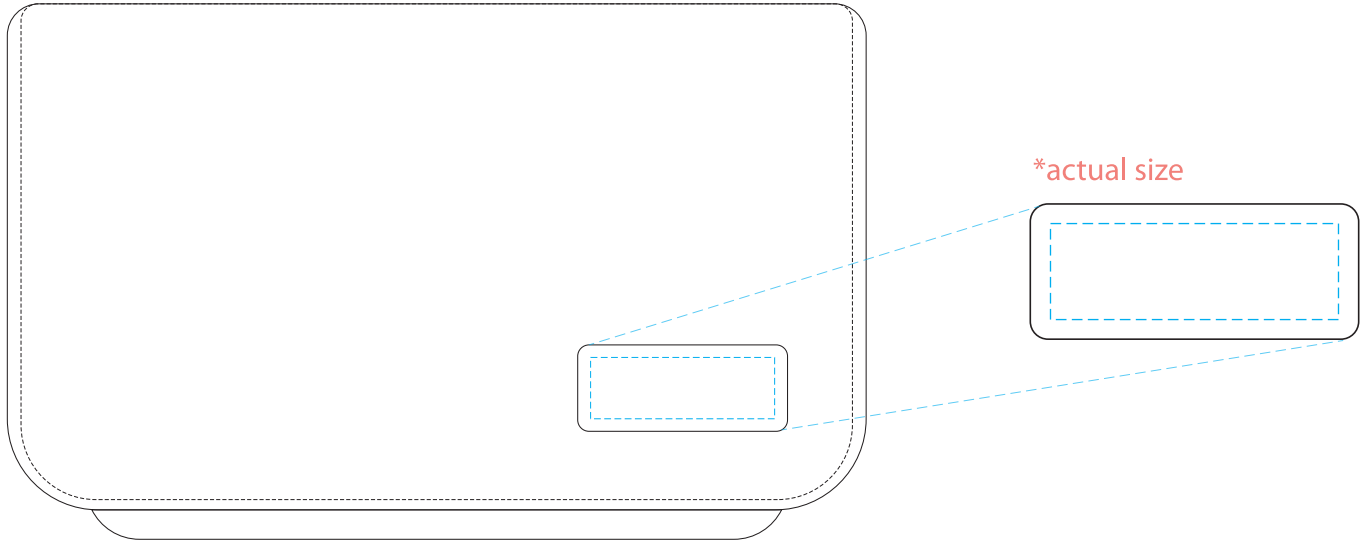

Overall Dimensions:

7" x 4½" x 1"

Plate Imprint Area:

1½" x ½"

Small Tekie™ Pouch 426353S

6700000

00.00.00

Final Fiery

*All lines must be thicker than 0.5 points, and all gaps must be wider than 0.75 points to print clearly

*Registration/trade marks may fill in unless they are enlarged to print clearly

- This proof shows approximate product/imprint color appearance due to variance in computer monitors and printing materials -
- Dashed Magenta and Cyan lines show cut and images areas and will not print -