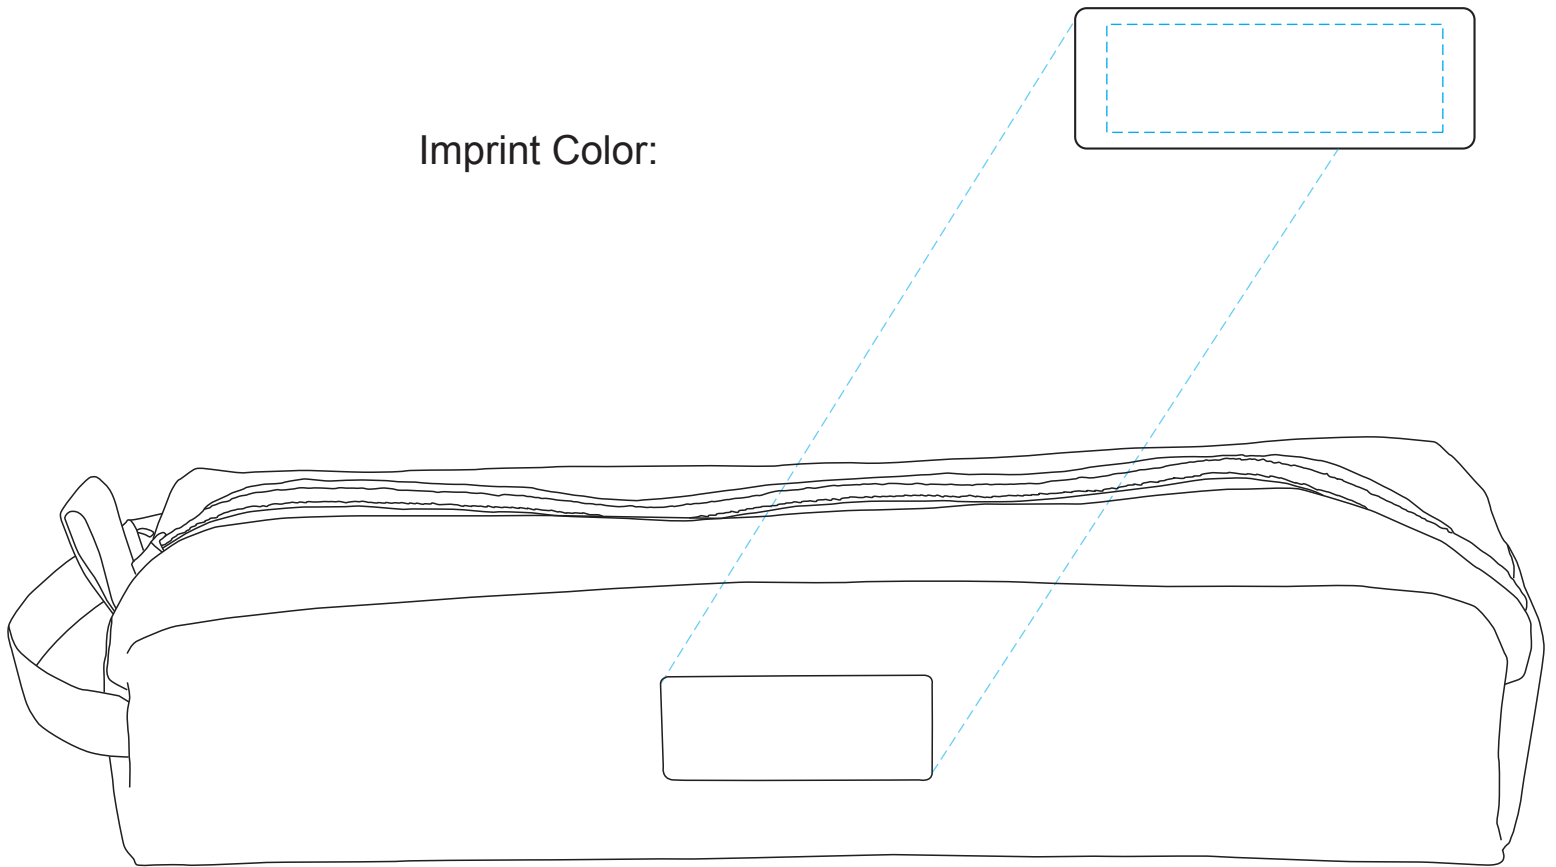

PLEASE PROOF ALL ARTWORK CAREFULLY!

Cleggpromo is not responsible or liable for any art errors once layout and design have been approved by your company. The enclosed artwork supersedes any prior artwork or layout from a virtual design or emailed proof.

Overall Dimensions:

6½" x 9½" x 1¼"

Plate Imprint Area:

1¾" x 9/16"

Travel Tekie
Clutch 10.5inch
426653

6700000

00.00.00

Final Fiery

Imprint Color:

*actual size

*case not shown to size

ARTWORK DISCLAIMER: CleggPromo makes every effort to ensure customer satisfaction with our product decoration. When concerns arise, recommendations will be made for best results based on our expertise and experience with every product and decoration method. If, after our recommendations have been communicated, your customer decides to forgo those recommendations and approve the proof as is, CleggPromo will not be held responsible in any way. As a result, no credits or returns will be accepted on your order.

Please ensure that all art meets these guidelines: *All type should be outlined or converted to curves

*Normal type smaller than 5 points or reversed, serif, and italic types smaller than 7 points may fill in

*All lines must be thicker than 0.5 points, and all gaps must be wider than 0.75 points to print clearly

*Registration/trade marks may fill in unless they are enlarged to print clearly

- This proof shows approximate product/imprint color appearance due to variance in computer monitors and printing materials -
- Dashed Magenta and Cyan lines show cut and images areas and will not print -