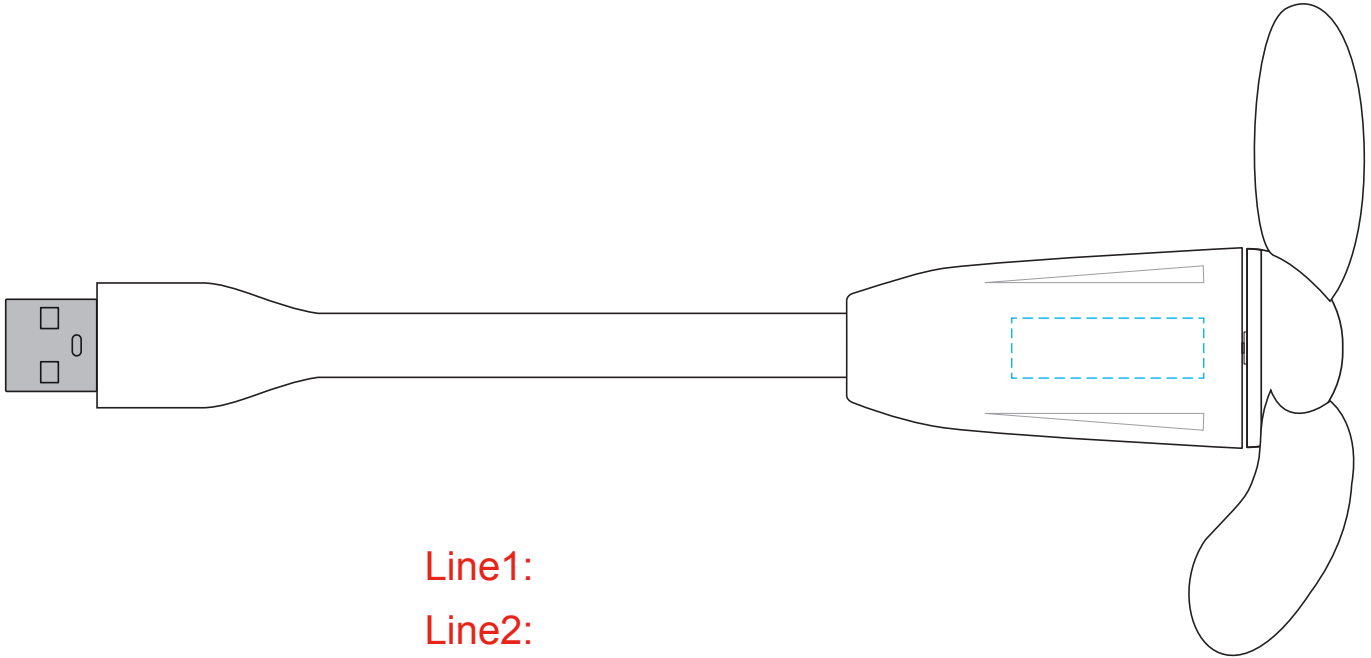

Overall Dimensions:

7" x 1"

Imprint Area:

1" x 5/16"

USB Lighted Message Fan 450801

6700000

00.00.00

Final Fiery

Line1:

Line2:

Line3:

Line4:

Line5:

Line6:

Imprint Color:

- all type should be outlined or converted to curves -

- dashed cyan line shows imprint area only and will not print -