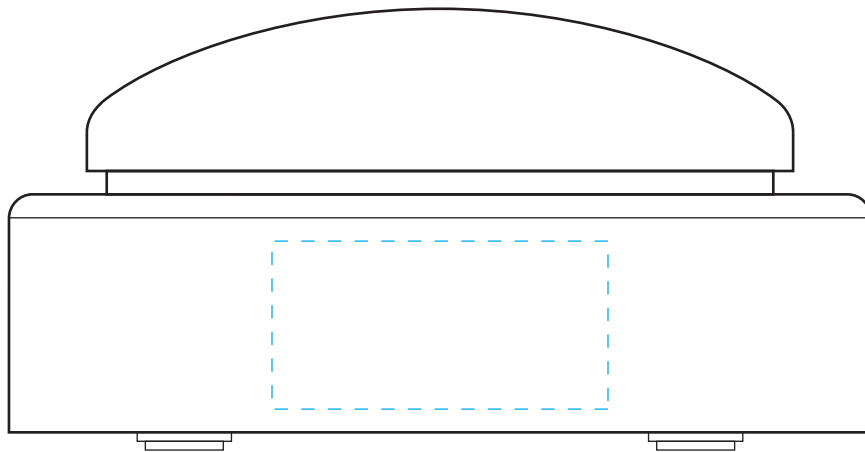

Imprint Area:
top: 1.75" Ø
base: 1.75" x 0.875"

Big Sound Button
5755

6600000
00.00.00
Final Fiery

Button Color:

Button Imprint Color:

Base Imprint Color:

*Blue Line does not print -
to show imprint area only