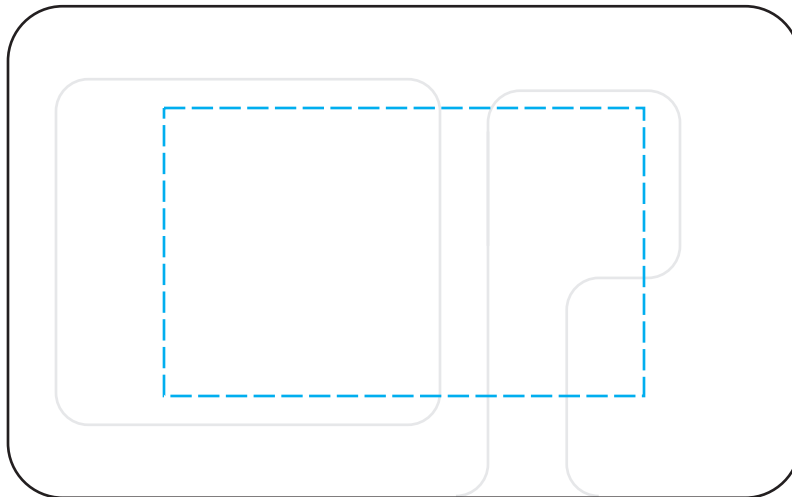

Overall Dimensions:
(106.36 x 65mm)
4 3/16" x 2 9/16"

Imprint Area:
(63.5 x 38.1mm)
2 1/2" x 1 1/2"

Livewire Combo Set
6119

6600000
00.00.00
Final Fiery

Item Color:

Imprint Color:

*Blue Line does not print -
to show imprint area only