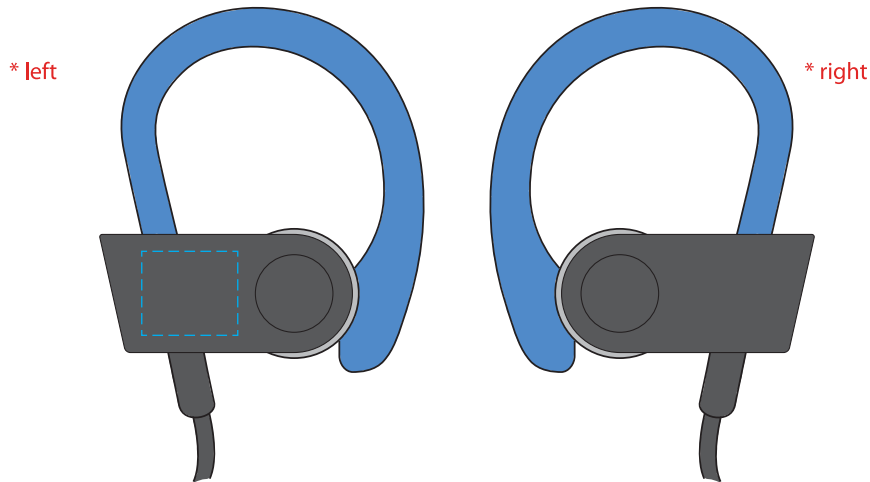

PLEASE PROOF ALL ARTWORK CAREFULLY!

Cleggpromo is not responsible or liable for any art errors once layout and design have been approved by your company. The enclosed artwork supersedes any prior artwork or layout from a virtual design or emailed proof.

Earbud Dimensions:

1½" x 7/8" x 11/8"

Cord Length:

25½"

Earbud Imprint Area:

½" x 7/16"

Sports Bluetooth Earbuds 612232

6700000

00.00.00

Final Fiery

Imprint Color:

ARTWORK DISCLAIMER: CleggPromo makes every effort to ensure customer satisfaction with our product decoration. When concerns arise, recommendations will be made for best results based on our expertise and experience with every product and decoration method. If, after our recommendations have been communicated, your customer decides to forgo those recommendations and approve the proof as is, CleggPromo will not be held responsible in any way. As a result, no credits or returns will be accepted on your order.

Please ensure that all art meets these guidelines: *All type should be outlined or converted to curves

*Normal type smaller than 5 points or reversed, serif, and italic types smaller than 7 points may fill in

*All lines must be thicker than 0.5 points, and all gaps must be wider than 0.75 points to print clearly

*Registration/trade marks may fill in unless they are enlarged to print clearly

- This proof shows approximate product/imprint color appearance due to variance in computer monitors and printing materials -
- Dashed Magenta and Cyan lines show cut and images areas and will not print -