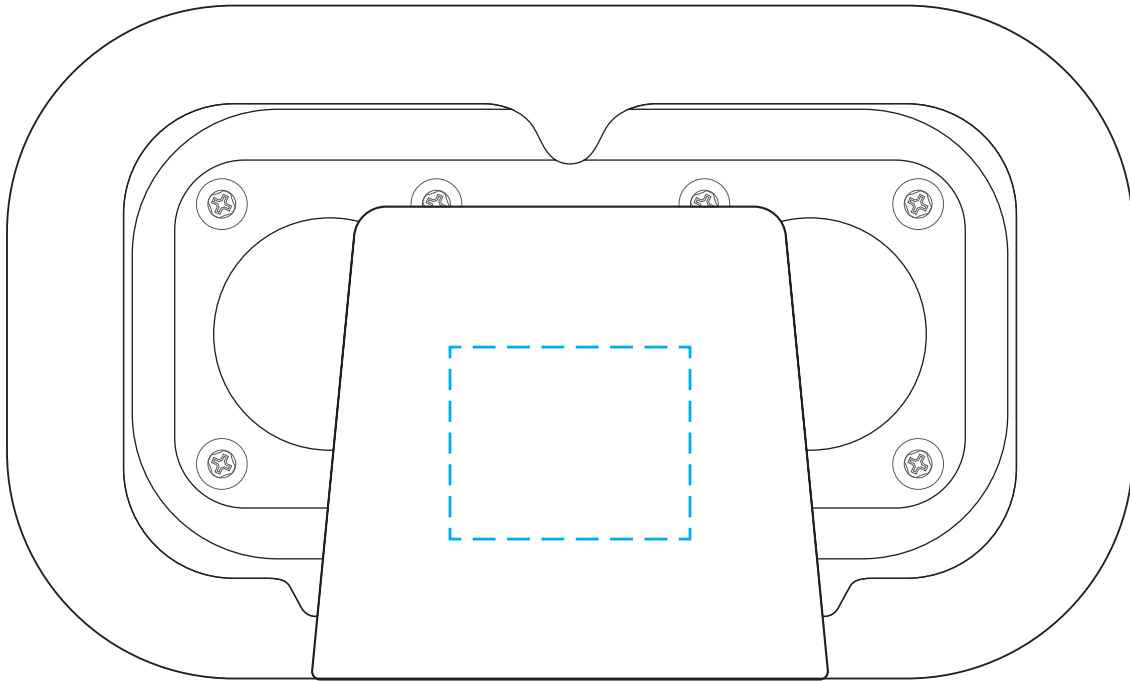

Overall Dimensions:

5 7/8" x 3 1/2" x 3"

Imprint Area:

1 1/4" x 1"

3D Accordion VR Glasses 6136

6700000
00.00.00
Final Fiery

Glasses Color:

Imprint Color:

- all type should be outlined or converted to curves -
- regular type smaller than 5 points or reversed, serif, and italic types smaller than 7 points may fill in -
- all lines must be thicker than 0.5 points to print, and all gaps must be wider than 0.75 points or they may fill in -
- registered/trade marks may fill in unless they are enlarged to print clearly -
- this proof shows approximate product/imprint color appearance only due to variance in computer monitors and printing materials -
- dashed cyan line shows imprint area only and will not print -