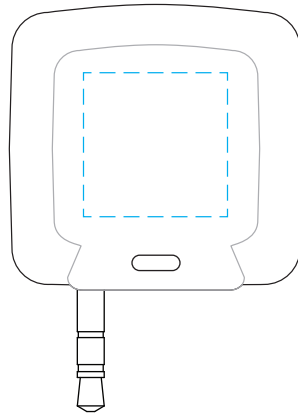

Overall Dimensions:

1 1/2" x 1 1/2" x 3/8"

Imprint Area:

3/4" x 3/4"

LED Photo Selfie  
Fill In Light  
631401

6600000

00.00.00

Final Fiery

Imprint Color:

\*Blue Line does not print -  
to show imprint area only