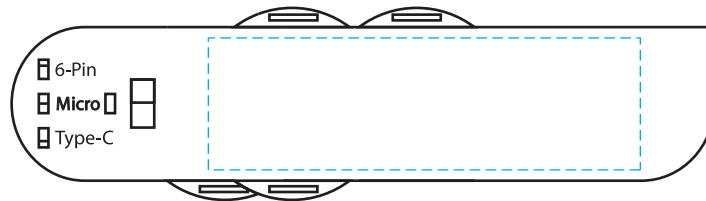

Overall Dimensions:

3.68" x 0.8" x 0.62"

Imprint Area:

2.25" x 0.687"

Type-C 3 in 1 Multi-blade 660701

6700000

00.00.00

Final Fiery

*Pad Print only

Imprint Color:

- all type should be outlined or converted to curves -
- regular type smaller than 5 points or reversed, serif, and italic types smaller than 7 points may fill in -
- all lines must be thicker than 0.5 points to print, and all gaps must be wider than 0.75 points or they may fill in -
- registered/trade marks may fill in unless they are enlarged to print clearly -
- this proof shows approximate product/imprint color appearance only due to variance in computer monitors and printing materials -
- dashed cyan line shows imprint area only and will not print -