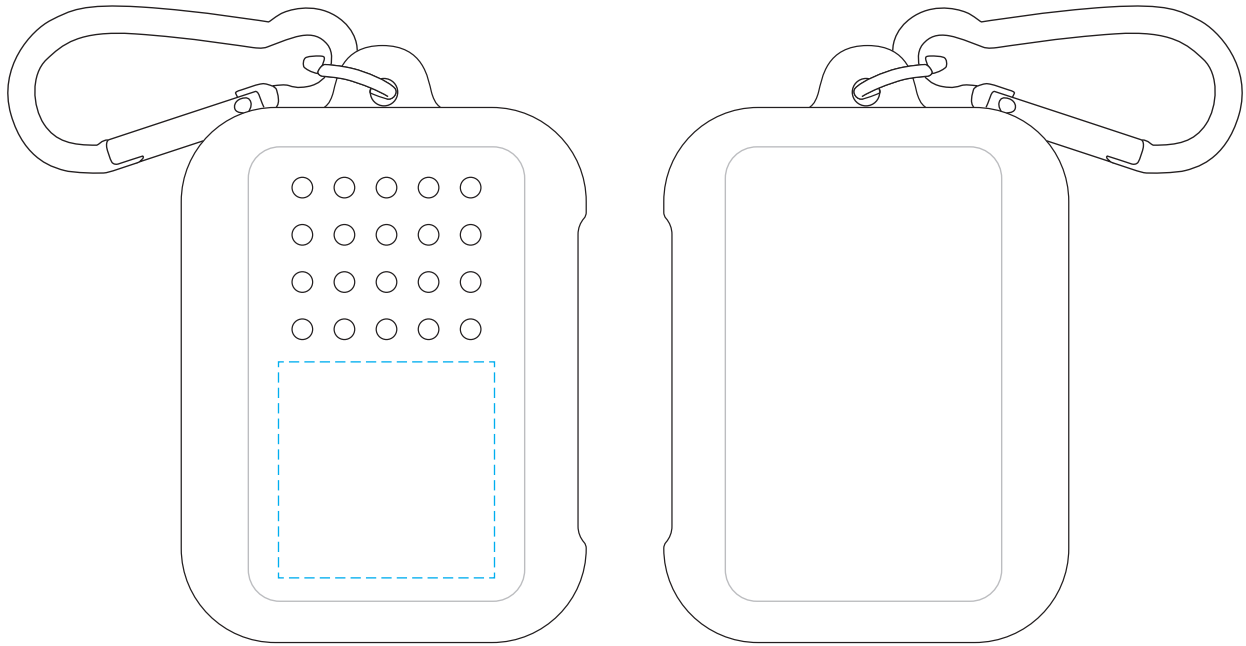

Towel Dimensions:

15" x 15"

Case Dimensions:

2¾" x 2 1/8" x 1¼"

Case Imprint Area:

1 1/8" x 1 1/8"

Dewy Cool Towel with Case 7702

6700000
00.00.00
Final Fiery

*All lines must be thicker than 0.5 points, and all gaps must be wider than 0.75 points to print clearly

*Registration/trade marks may fill in unless they are enlarged to print clearly

- This proof shows approximate product/imprint color appearance due to variance in computer monitors and printing materials -
- Dashed Magenta and Cyan lines show cut and images areas and will not print -