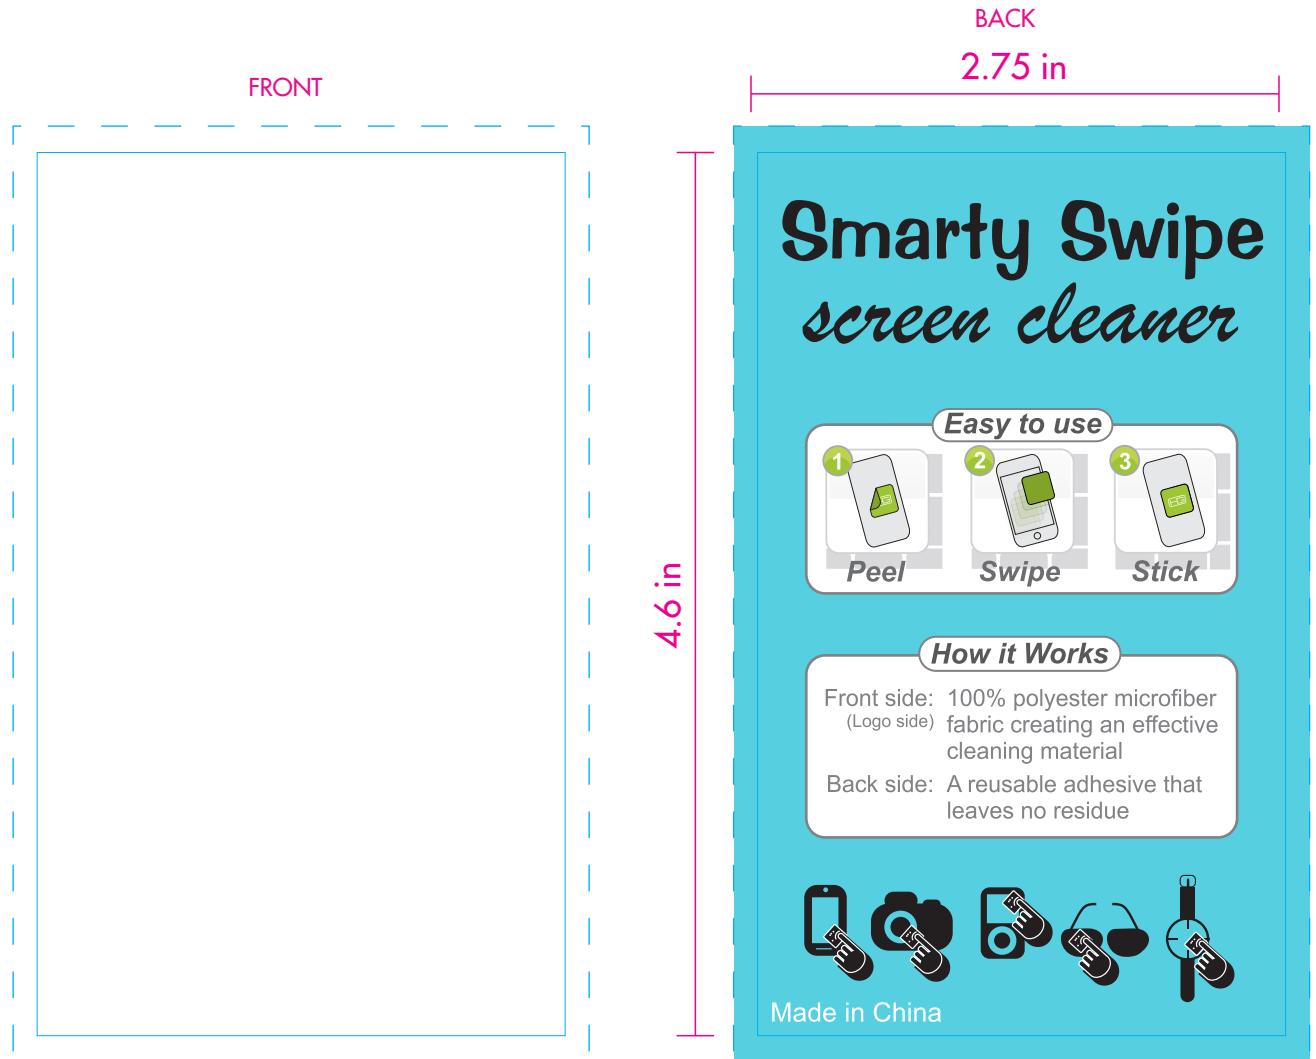

Overall Dimensions:  
swipe: 1.1024" (28mm)  
card: 2.75" x 4.6"

\*CMYK print only

\*PMS colors will be  
covered to CMYK

# 30mm Circle Smarty Swipe 8614120

6600000  
00.00.00  
Final Fiery

Imprint Colors:

\*Swipes are designed to stick to smooth, flat surfaces and not recommend for textured or curved surfaces.

\*Exact color matching on both the swipe and printed marketing card are not possible due to the manufacturing process.

\*PMS color matching available for printed card only: \$500 (X).

\*Please note: Due to the material characteristics of the micro fiber swipe, no PMS color matching is available on this material. All colors will be printed as close as possible to requested art and some color variances are considered normal.

\*\*Variances in the centering and printing on the micro fiber swipe are a normal part of the manufacturing process due to the handmade nature of the product.

THESE INSTRUCTIONS WILL BE IMPRINTED ON THE REAR SIDE OF THE CARD IF NO ARTWORK IS SUPPLIED.