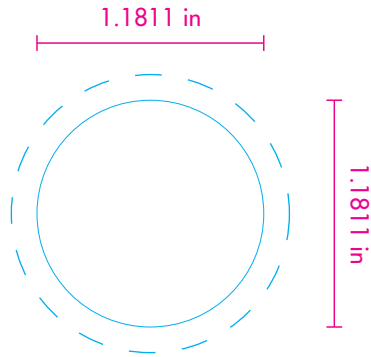

Overall Dimensions:  
swipe: 1.1024" (28mm)  
card: 2.75" x 4.6"

\*CMYK print only

\*PMS colors will be  
covered to CMYK

# 30mm Circle Smarty Swipe 8614120

6600000  
00.00.00  
Final Fiery

Imprint Colors:

\*Swipes are designed to stick to smooth, flat surfaces and not recommend for textured or curved surfaces.

\*Exact color matching on both the swipe and printed marketing card are not possible due to the manufacturing process.