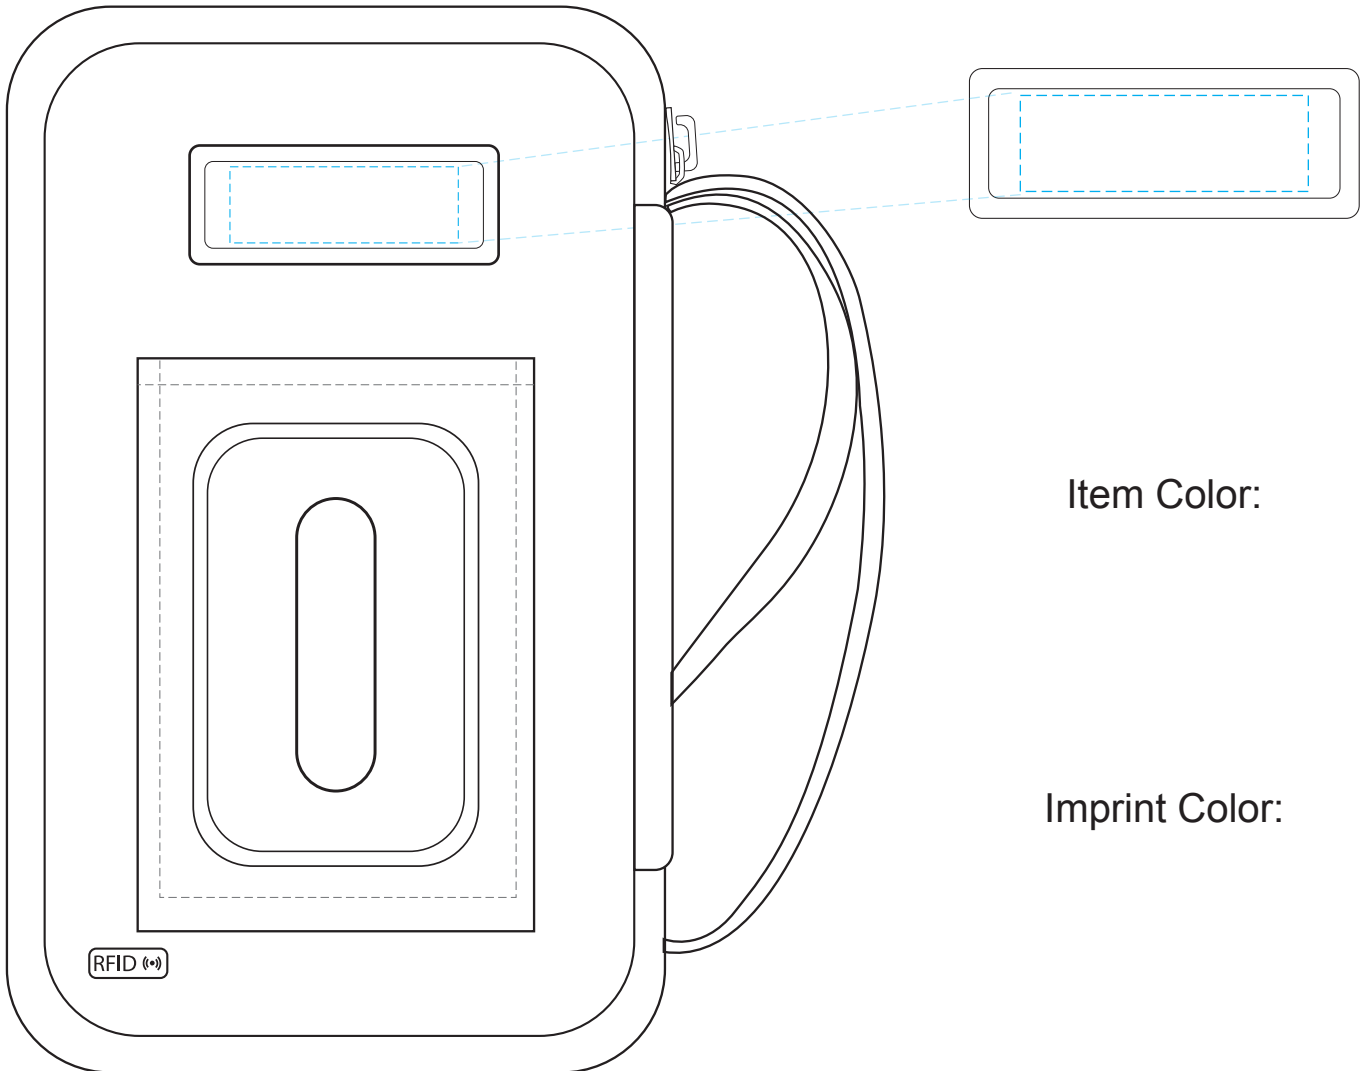

Overall Dimensions:

7-1/8" x 4-1/2" x 3/4"

Imprint Area:

1-1/2" x 1/2"

Tekie Smartphone RFID Clutch Bag 4269

6700000

00.00.00

Final Fiery

Please ensure that all art meets these guidelines: *All type should be outlined or converted to curves

*Normal type smaller than 5 points or reversed, serif, and italic types smaller than 7 points may fill in

*All lines must be thicker than 0.5 points, and all gaps must be wider than 0.75 points to print clearly

*Registration/trade marks may fill in unless they are enlarged to print clearly

- This proof shows approximate product/imprint color appearance due to variance in computer monitors and printing materials -
- Dashed Magenta and Cyan lines show cut and images areas and will not print -