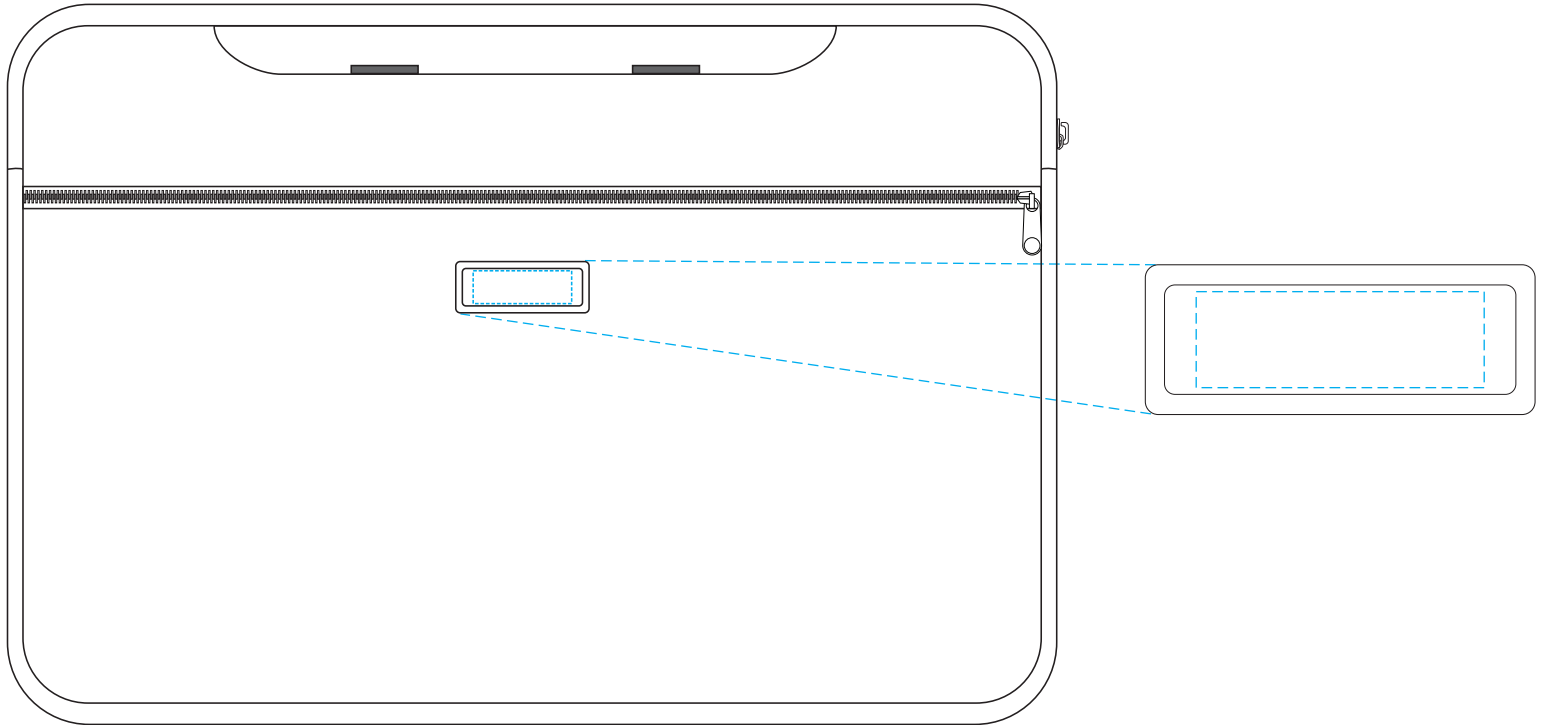

Overall Dimensions:

11.5" x 16.5" x 1"

Plate Imprint Area:

1-1/2" x 1/2"

Tekie Padded Laptop Case 4270

6700000

00.00.00

Final Fiery

*All lines must be thicker than 0.5 points, and all gaps must be wider than 0.75 points to print clearly

*Registration/trade marks may fill in unless they are enlarged to print clearly

- This proof shows approximate product/imprint color appearance due to variance in computer monitors and printing materials -
- Dashed Magenta and Cyan lines show cut and images areas and will not print -