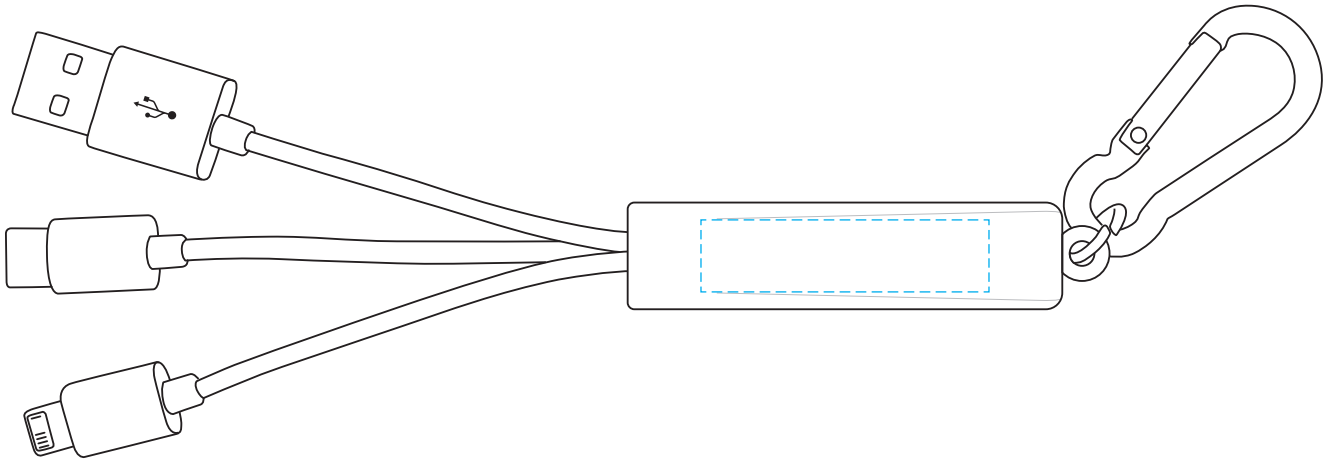

Overall Dimensions:

7½" x ¾"

Imprint Area:

1½" x ¾"

Beacon Light-Up 3-in-1 Charging Cable 6285

6700000

00.00.00

Final Fiery