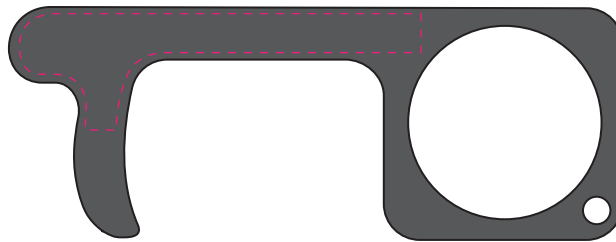

PLEASE PROOF ALL ARTWORK CAREFULLY!

Cleggpromo is not responsible or liable for any art errors once layout and design have been approved by your company. The enclosed artwork supersedes any prior artwork or layout from a virtual design or emailed proof.

Overall Dimensions:

3.25"w x 1-1/2"h

Imprint Area:

1-15/16" (1.9375) x 13/64" (0.2031)

Klean Key - Raven

490055

6700000

00.00.00

Final Fiery

Imprint Color:

ARTWORK DISCLAIMER: CleggPromo makes every effort to ensure customer satisfaction with our product decoration. When concerns arise, recommendations will be made for best results based on our expertise and experience with every product and decoration method. If, after our recommendations have been communicated, your customer decides to forgo those recommendations and approve the proof as is, CleggPromo will not be held responsible in any way. As a result, no credits or returns will be accepted on your order.

Please ensure that all art meets these guidelines: *All type should be outlined or converted to curves

*Normal type smaller than 5 points or reversed, serif, and italic types smaller than 7 points may fill in

*All lines must be thicker than 0.5 points, and all gaps must be wider than 0.75 points to print clearly

*Registration/trade marks may fill in unless they are enlarged to print clearly

- This proof shows approximate product/imprint color appearance due to variance in computer monitors and printing materials -
- Dashed Magenta and Cyan lines show cut and images areas and will not print -